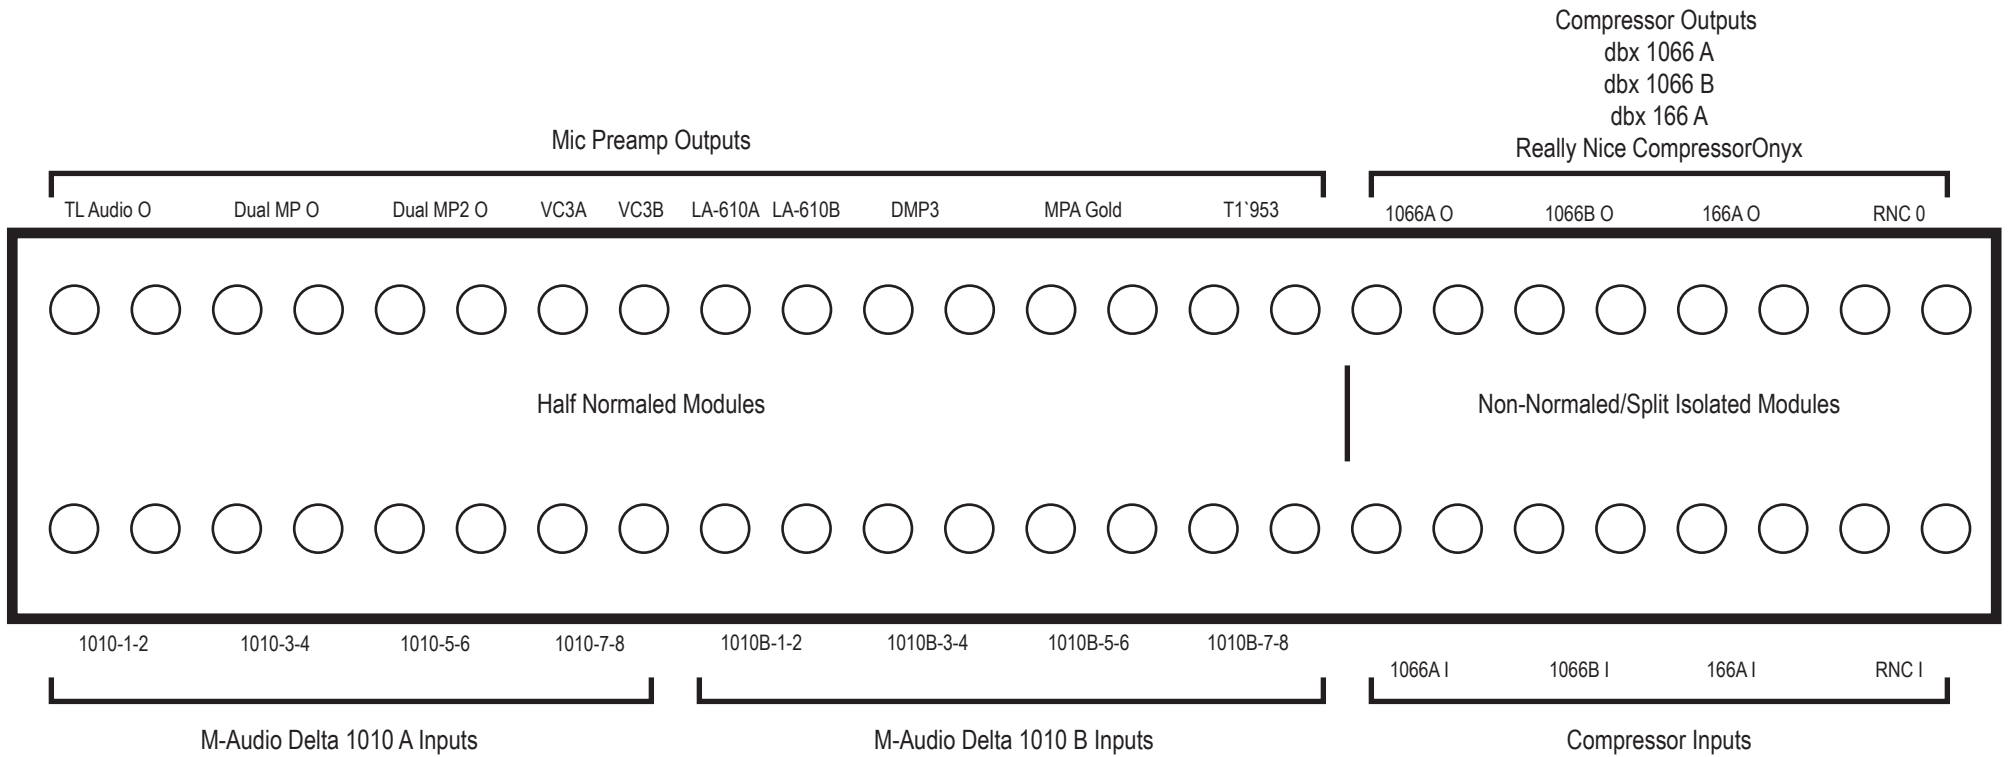

Example Patch Bay Layout

Cables Required:
 (24) 18" TRS-TRS Quad Cables
 (48) 36" TRS-TRS Quad Cables

Compressor Outputs
 dbx 1066 A
 dbx 1066 B
 dbx 166 A
 Really Nice CompressorOnyx

Non-Normaled/Split Isolated Modules

M-Audio Delta 1010 A Inputs

M-Audio Delta 1010 B Inputs

Compressor Inputs
 dbx 1066 A
 dbx 1066 B
 dbx 166 A
 Really Nice Compressor